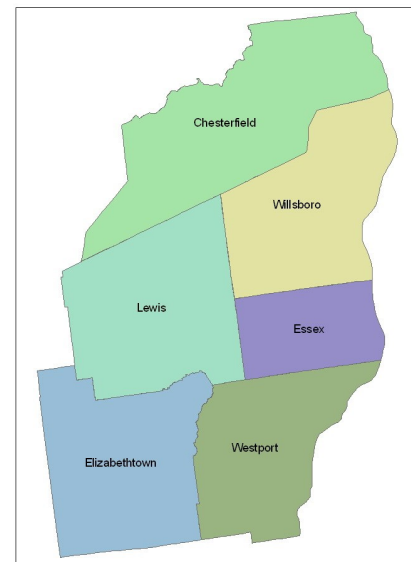

# Champlain North Route

Providing Transportation to and from  
Elizabethtown, Keeseville, Chesterfield,  
Willsboro and Essex. With connections  
to Clinton bus going to Au Sable and  
Plattsburgh.

**Essex County  
Public  
Transportation**

Go Green

With Us

Ride the Bus

Effective May 1, 2017

<b>Bus Stops AM</b>	Essex County Public Health	Elizabethtown Stewart's	Wadhams Old Agway	Whallonsburg Grange Hall	Willsboro Visi- tor Center	Willsboro Town Hall	<b>Connection With Clinton County</b>  Keeseville Mac's Grocery
	<b>Departure Times</b>	7:53 AM	6:30 AM 7:55 AM	Flag	Flag	7:03 AM	7:05 AM

Essex County Public Transit connects with Clinton County Public Transit in Keeseville, (please see CCPT's Schedule to the right). Once at the Clinton County Government Center you can transfer to go throughout Plattsburgh and Clinton County.