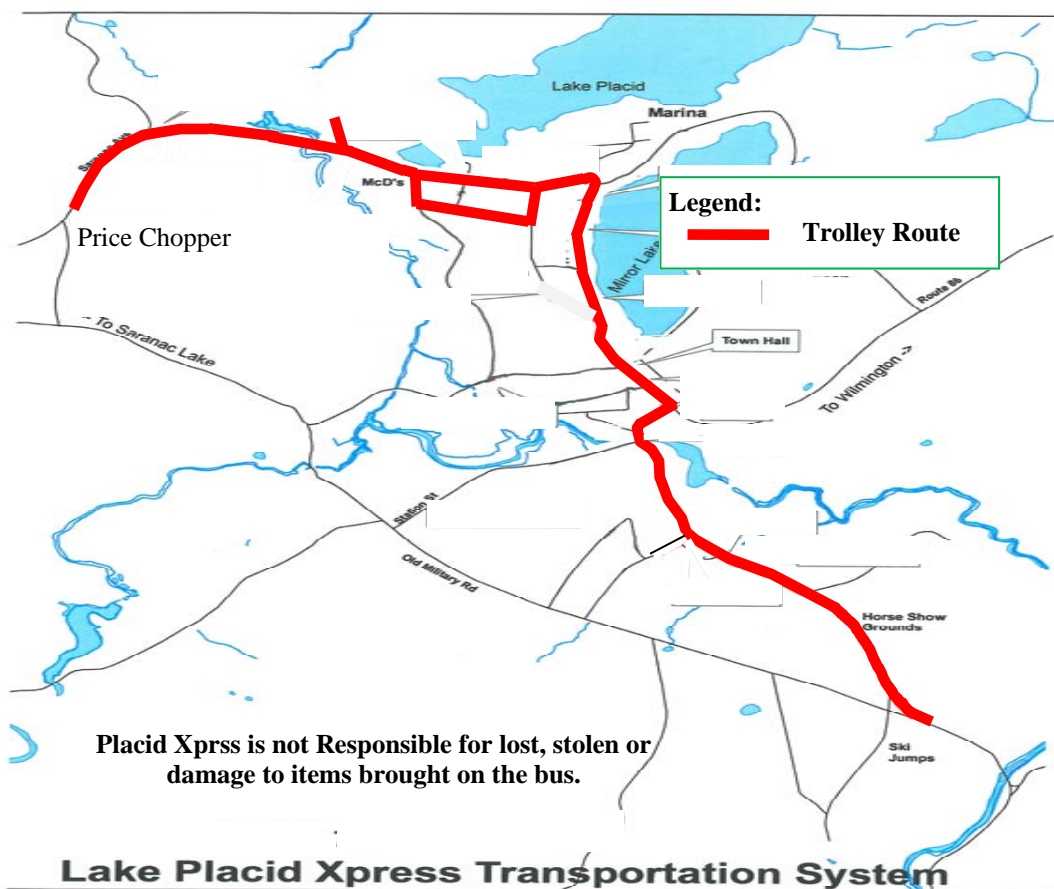

Please be aware during high traffic hours trolleys may run behind schedule

Placid Xprss is not Responsible for lost, stolen or damage to items brought on the bus.

Lake Placid Xpress Transportation System

Flag Stop
Please Wave to the Bus Driver so they know you want to board the bus.

There is NO Flag Service On Main Street

REMEMBER DO NOT STEP INTO THE STREET WHEN FLAGGING THE BUS

Services for Persons with Disabilities
Placid Xprss buses/trolleys are fully accessible to persons with disabilities. If you have questions or concerns please contact us at 1-518-873-3753 for more information. For Large Print Schedules please call us at 1-518-873-3753

Flag Down Service
Flag down service is available along all routes. Flag the bus by waving. The bus driver will stop at the closest safe location to pick riders up. **If you are within 1/4 mile from a bus stop please walk to the bus stop. THERE IS NO FLAG SERVICE ON MAIN STREET**

Route Deviation
Route deviations of up to 3/4 mile are available. Please call to schedule a ride by 2:00 PM the day before your travel date. Please note that the office is not open Saturday and Sunday for a Monday request you must call on Friday. Scheduling office is open Monday - Friday 8:00 AM to 2:00 PM, except for recognized Holidays. There is no fee for this service and the Placid XPRSS will route deviate up to 3/4 mile for scheduled pickups and drop offs along regular scheduled stops.

Please be aware during high traffic hours trolleys may run behind schedule

Seven Days A Week