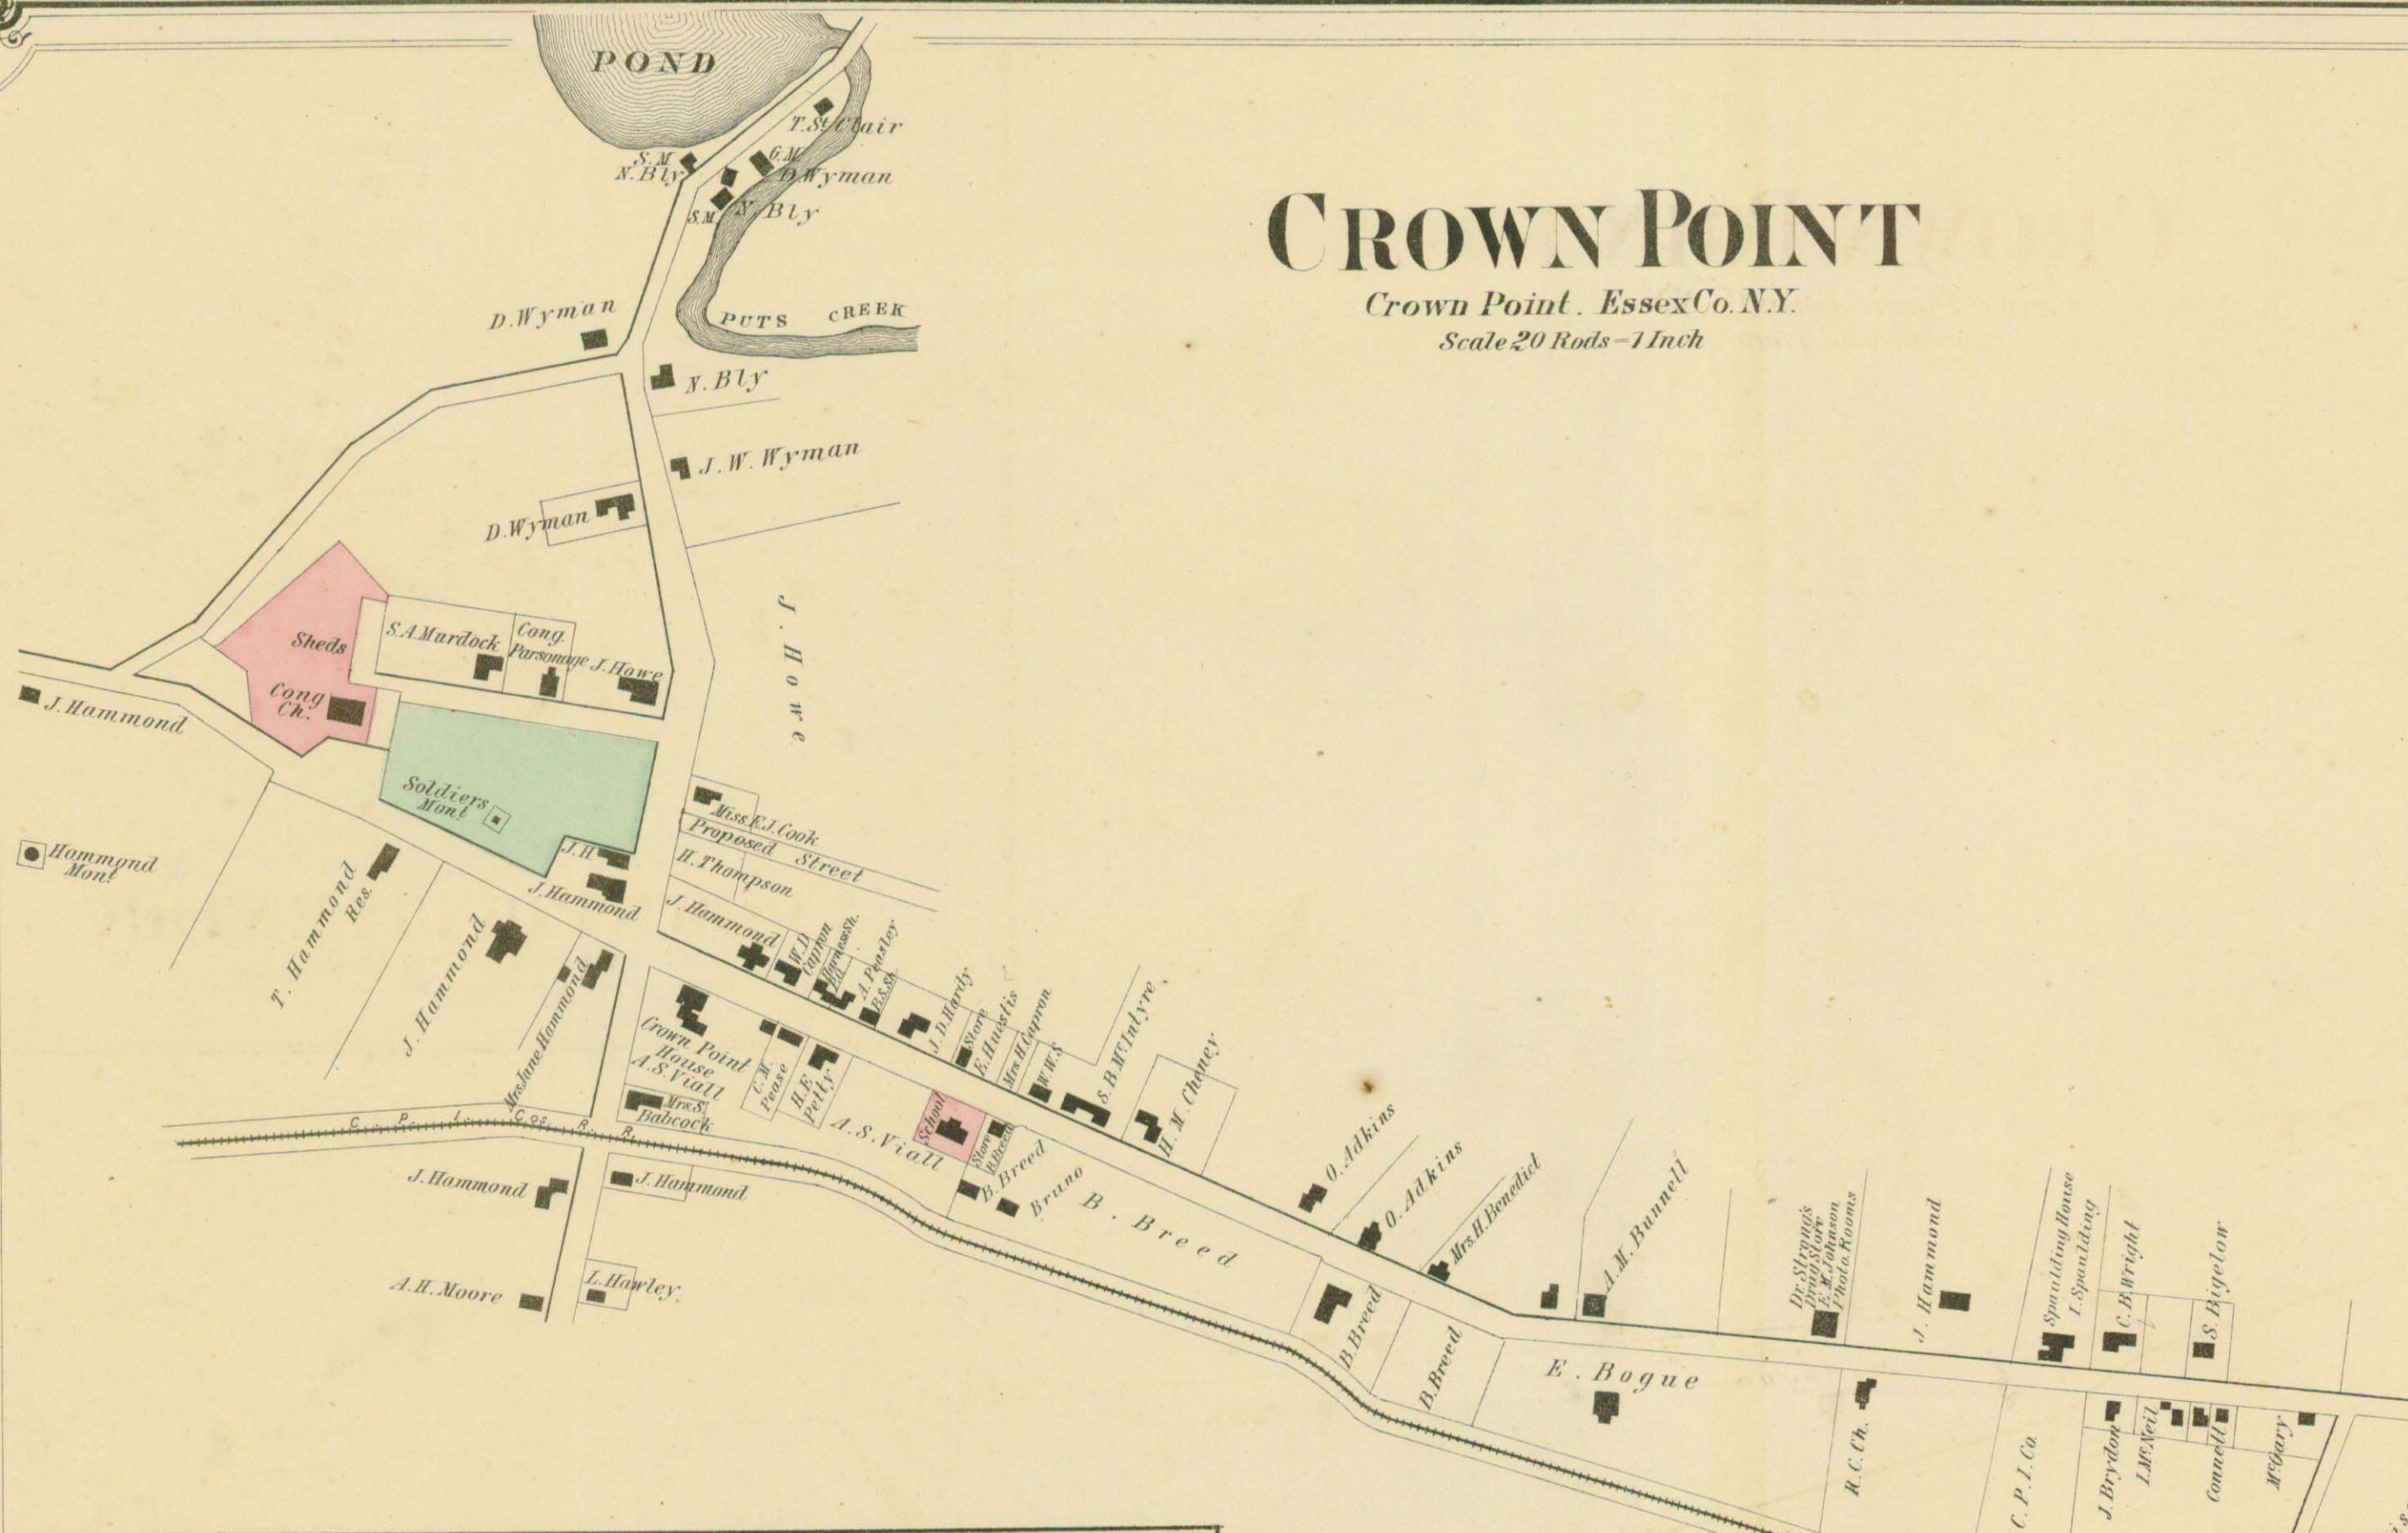

CROWN POINT

Crown Point, Essex Co. N.Y.

Scale 20 Rods = 1 Inch

IRONDALE

Crown Point, Essex Co. N.Y.

Scale 20 Rods = 1 Inch